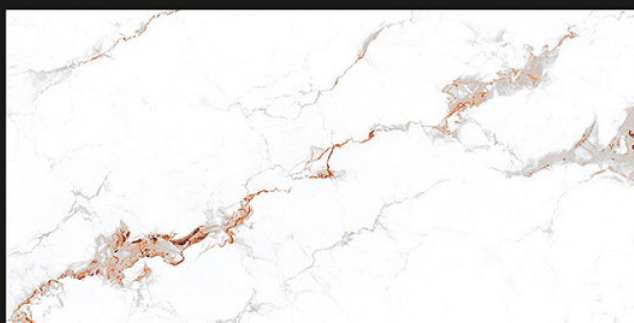

## AMAZE WHITE

**GVT-PGVT**  
600x1200mm | GLOSSY

**icolux**  
iconic & luxuries