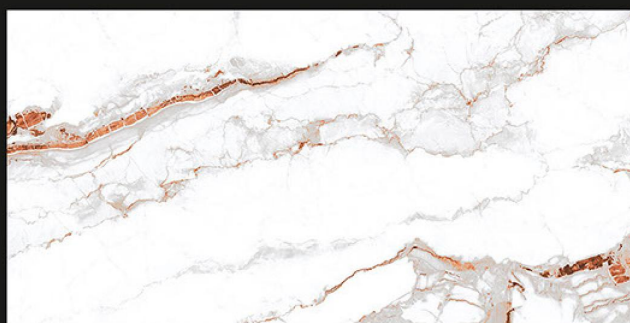

## AMAZE WHITE

**GVT-PGVT**  
600x1200mm | GLOSSY

**icolux**  
iconic & luxuries