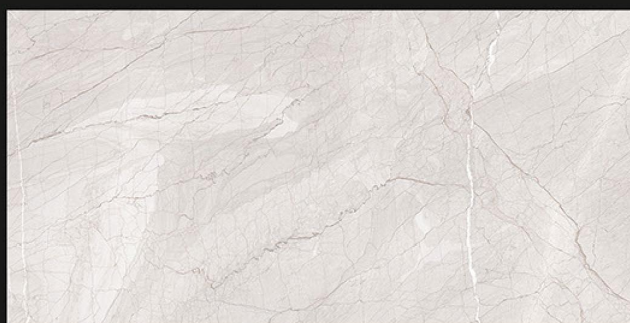

CINEREA WHITE