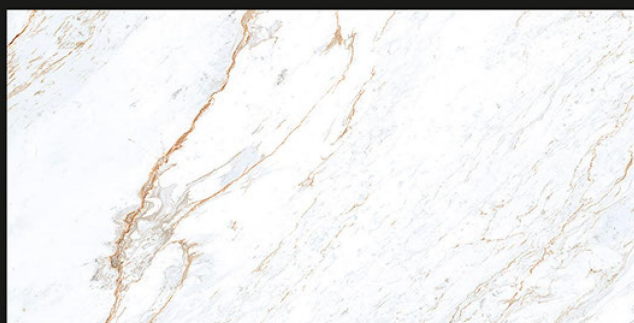

DOMINICA WHITE