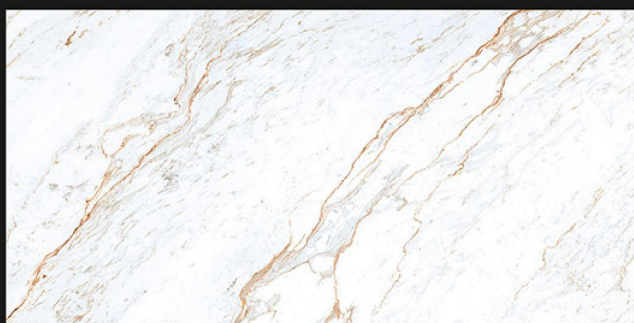

DOMINICA WHITE