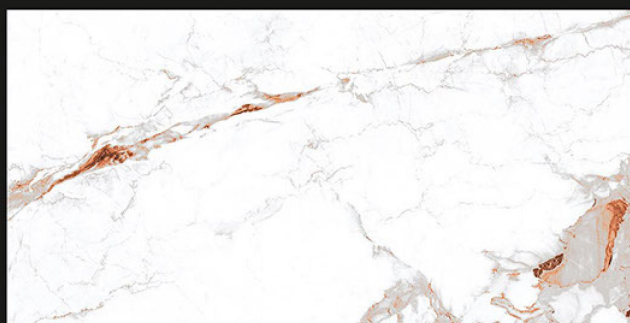

## AMAZE WHITE

**GVT-PGVT**  
600x1200mm | GLOSSY

**icolux**  
iconic & luxuries