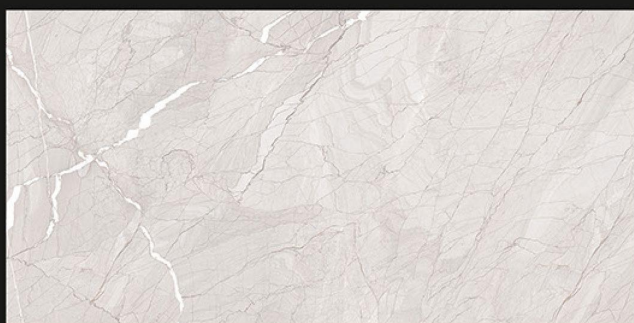

CINEREA WHITE