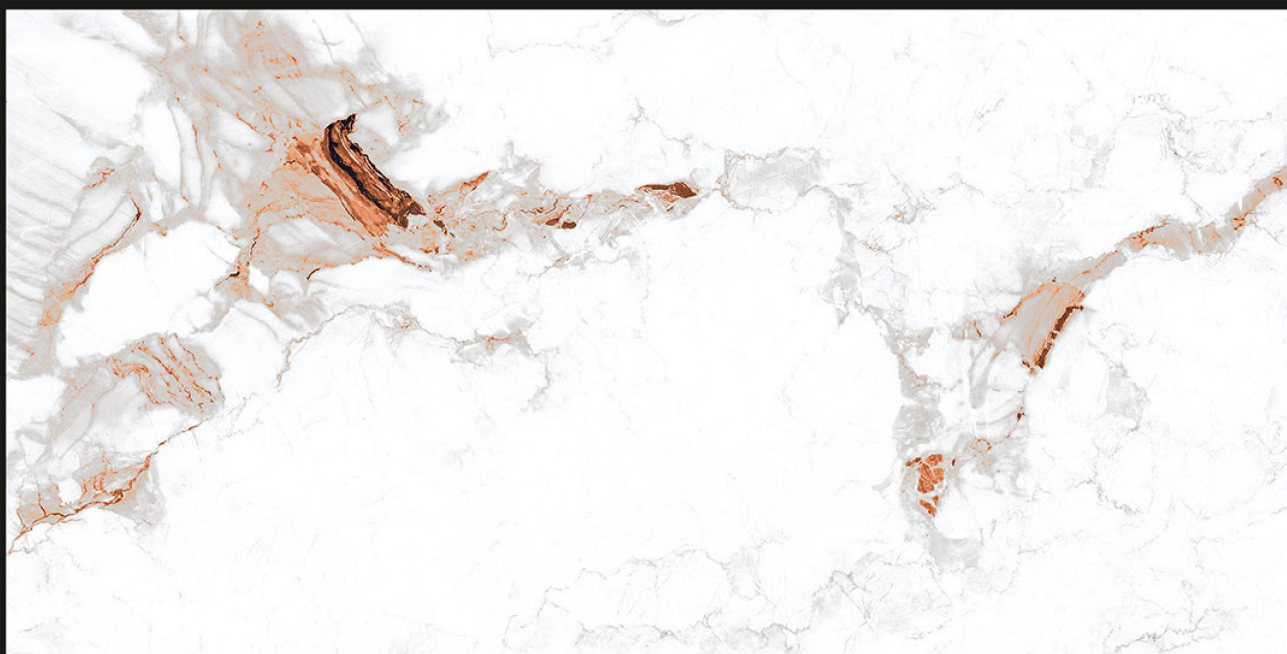

**GVT-PGVT**  
600x1200mm | GLOSSY

**icolux**  
iconic & luxuries

## AMAZE WHITE

**GVT-PGVT**  
600x1200mm | GLOSSY

**icolux**  
iconic & luxuries